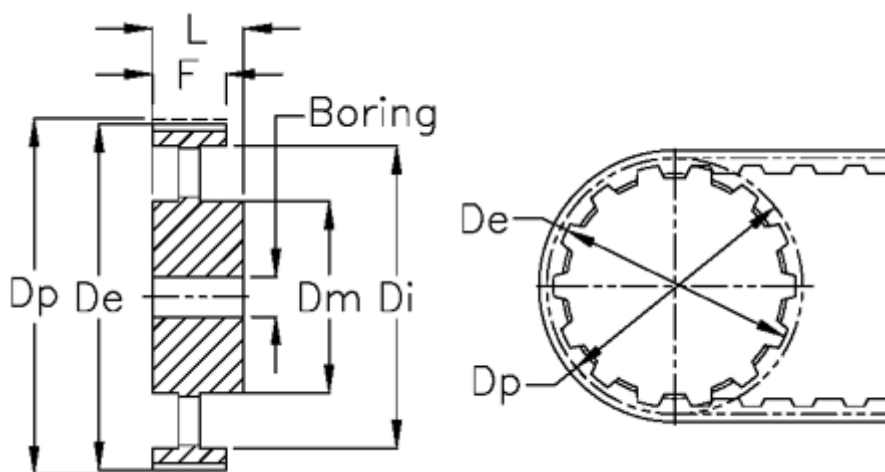

# Data Sheet

Article number: 604144192020

Description: Timing belt pulley with hub  
HTD 192 8M 20

## Measures

Bore	= 20	Type	= 8M
De	= 487.55	Weight	= 14.4
Di	= 460	Width	= 20
Dm	= 100		
Dp	= 488.92		
F	= 28		
L	= 38		
Tooth number	= 192		